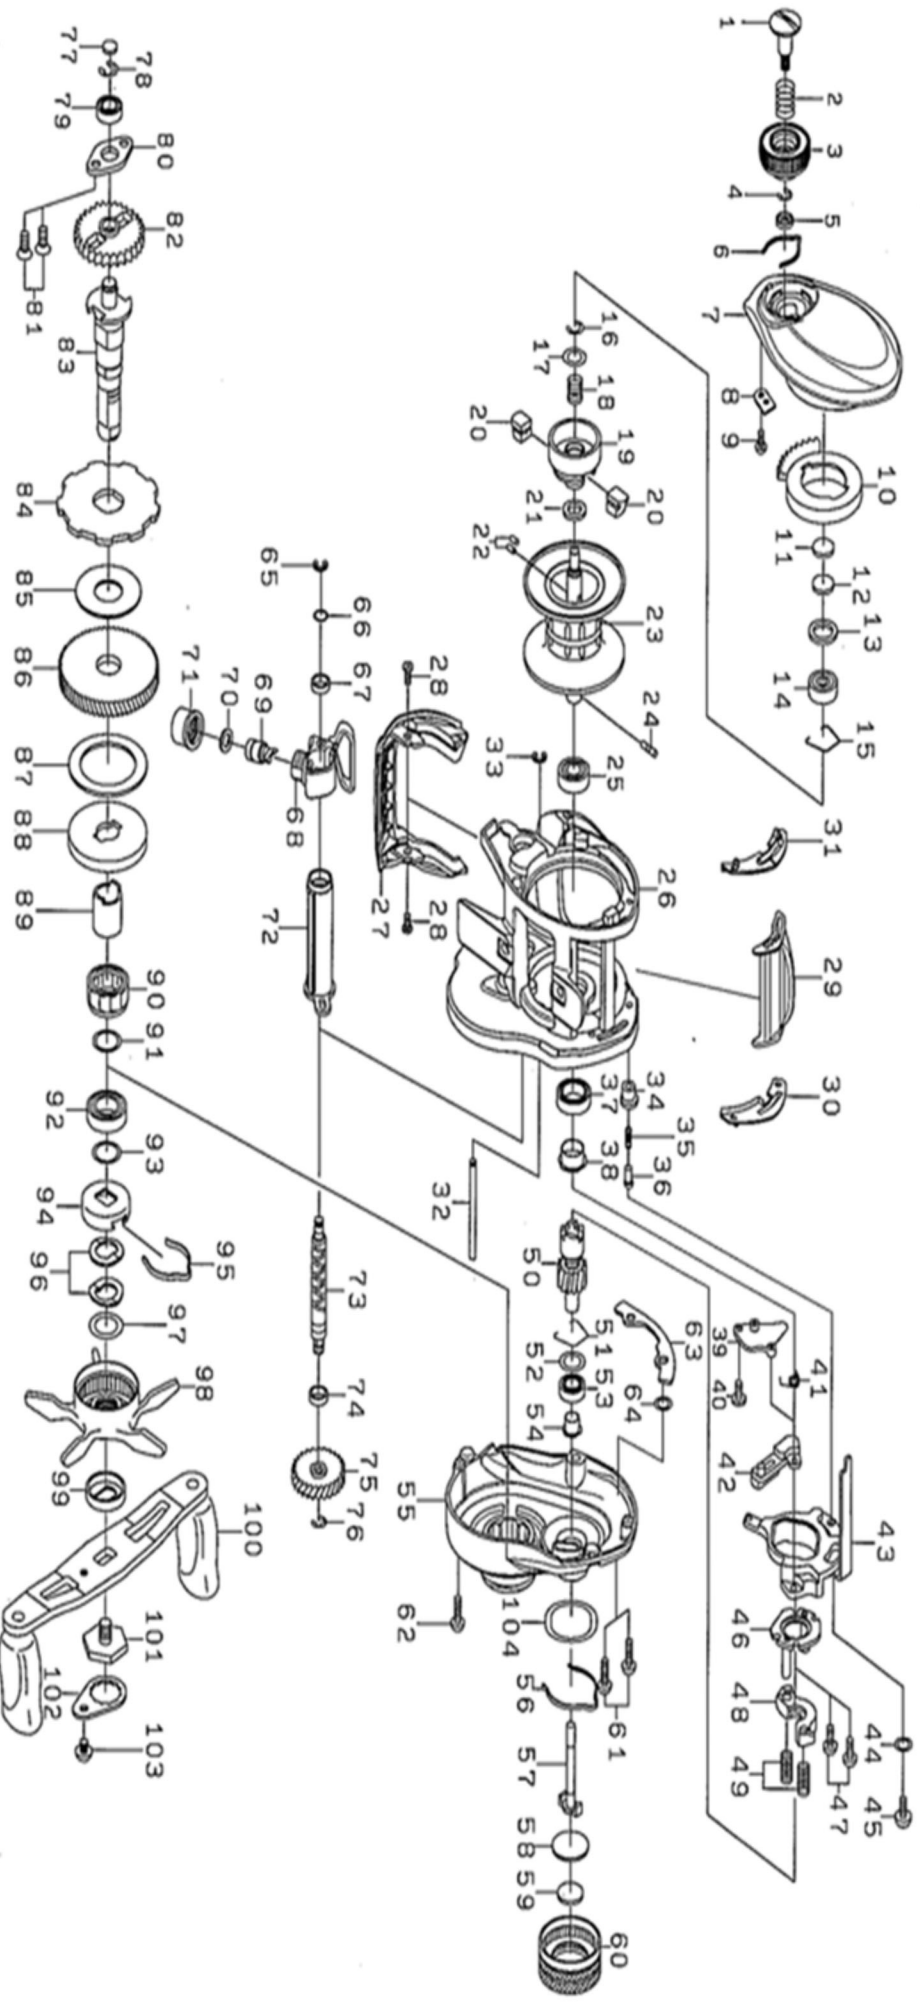

B223JJ1	ZILLION TW 1516XXH	B223LJ1	ZILLION TW 1516H
B223KJ1	ZILLION TW 1516SH	B223MJ1	ZILLION TW 1516

B223JJ1
B223KJ1
B223LJ1
B223MJ1